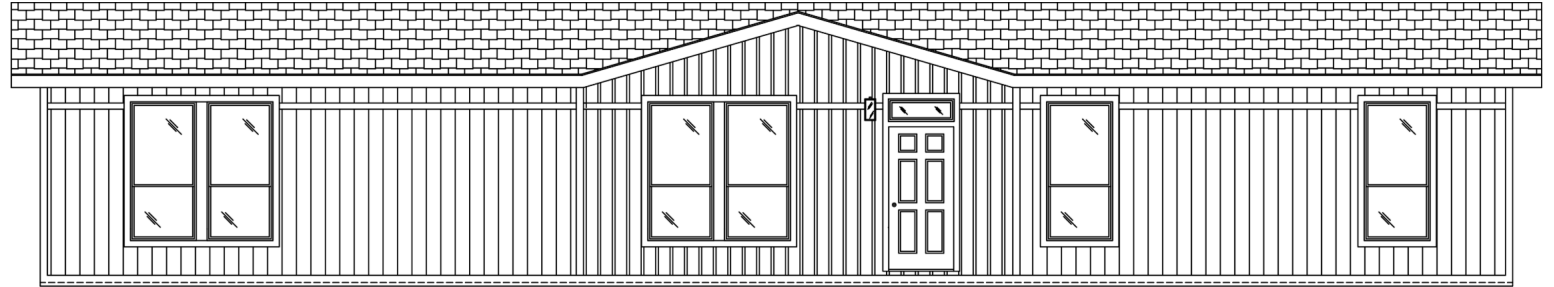

**THE COLUMBIA RIVER
SERIES**

**The Columbia River
2025**

27' x 68'

DIMENSIONS

1,792 sf

LIVING SPACE

4

BEDROOMS

2

BATHROOMS

OVERVIEW

Stunning layout 4
Bedroom with galley
kitchen

Heritage Home Center

(425) 353-5464

or **Request Firm Quote**

EMAIL US

02 FRONT ELEVATION

FRONT SIDEWALL