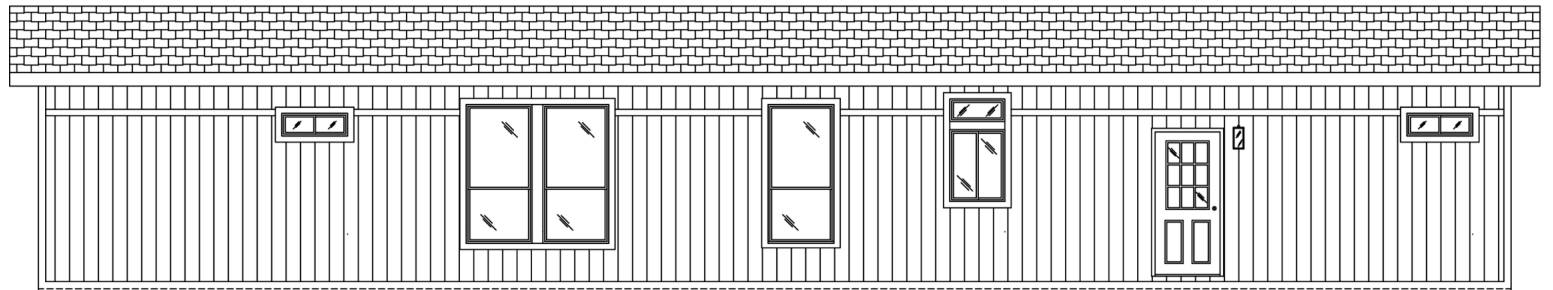

**THE COLUMBIA RIVER
SERIES**

**The Columbia River
2025**

27' x 68'

DIMENSIONS

1,792 sf

LIVING SPACE

4

BEDROOMS

02 FRONT ELEVATION

FRONT SIDEWALL

FRONT ENDWALL

REAR ENDWALL

REAR SIDEWALL